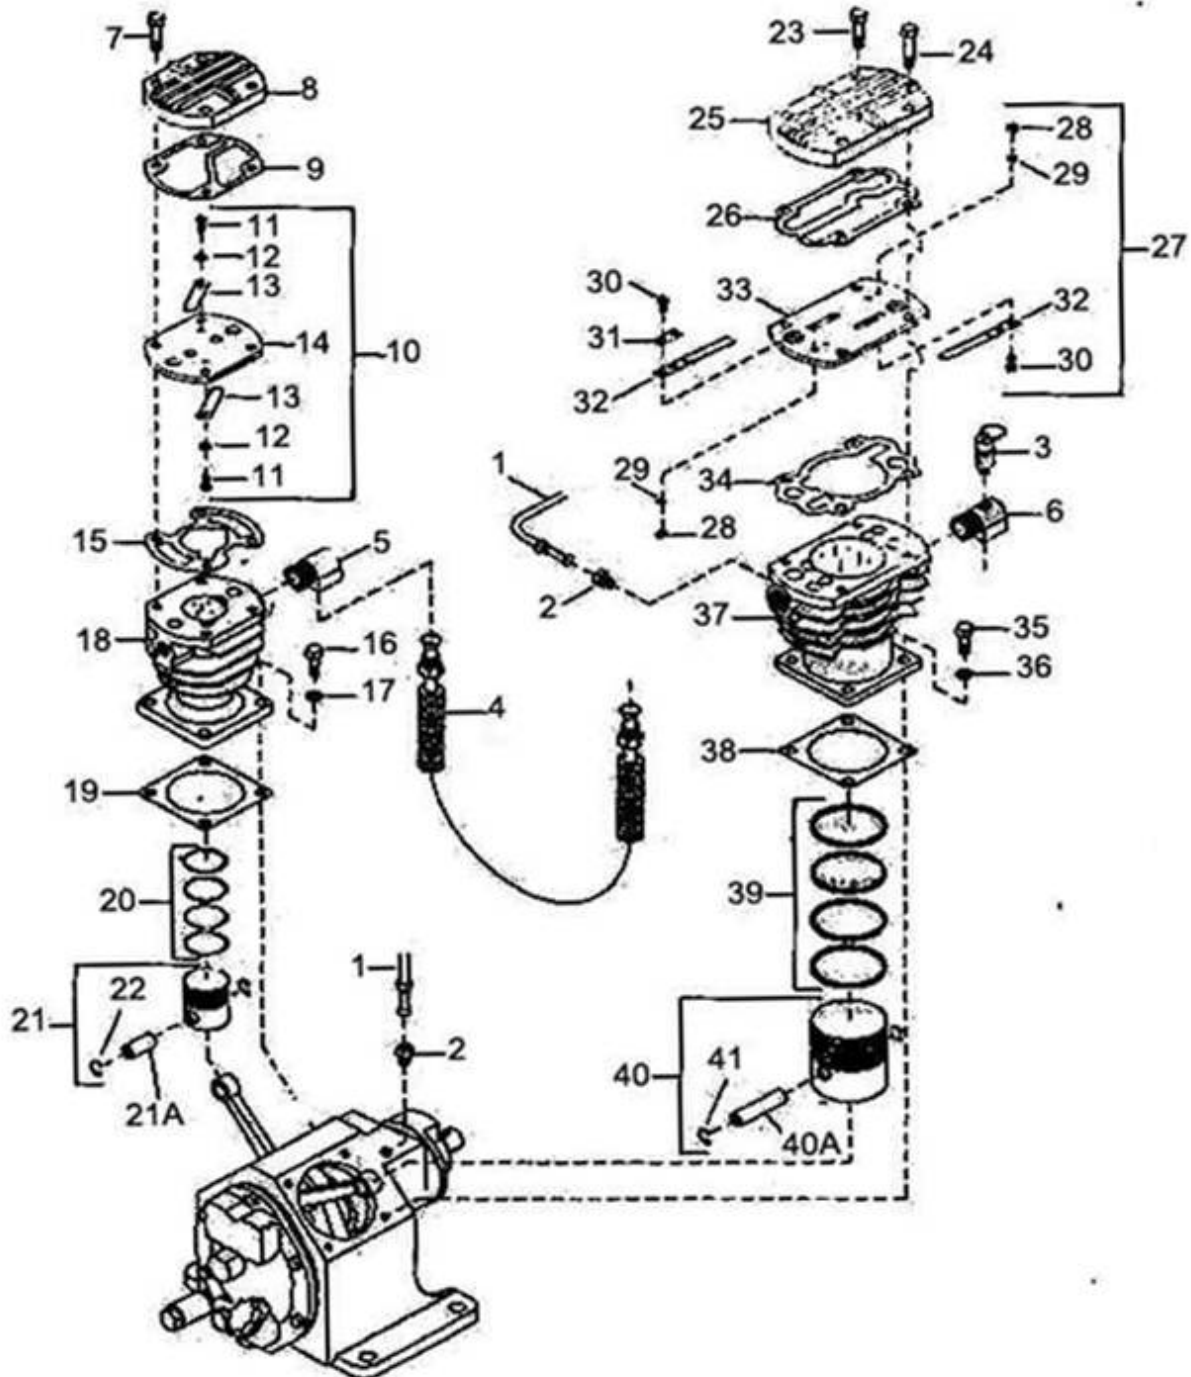

3. Bare Compressor - Model 234

All manufacturer's names, numbers, photos, product description and/or part numbers are used for reference purposes only & it is not implied that any part listed is the product of these manufacturers. Since Approvement are made from time to time, the illustration and specifications are subject to change without notice.